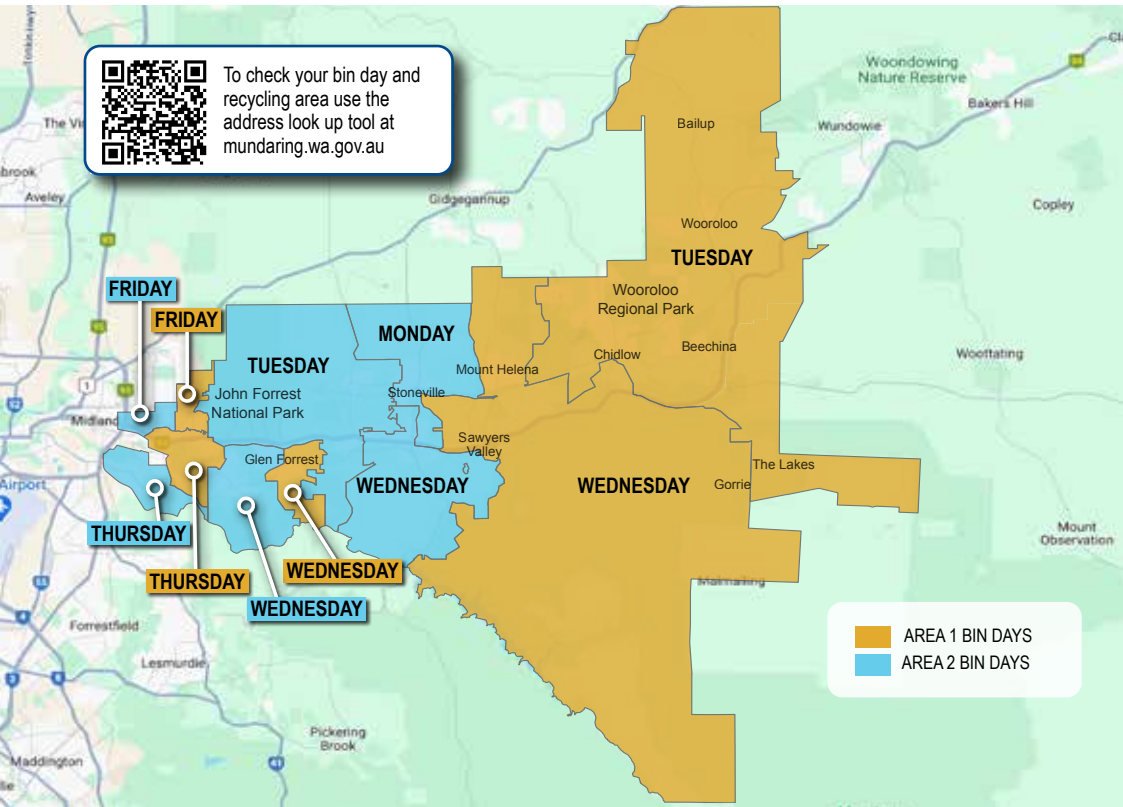

Area 2 bin days

JULY 2024							AUGUST 2024							SEPTEMBER 2024							OCTOBER 2024						
Su	Mo	Tu	We	Th	Fr	Sa	Su	Mo	Tu	We	Th	Fr	Sa	Su	Mo	Tu	We	Th	Fr	Sa	Su	Mo	Tu	We	Th	Fr	Sa
	1	2	3	4	5	6					1	2	3	1	2	3	4	5	6	7			1	2	3	4	5
7	8	9	10	11	12	13	4	5	6	7	8	9	10	8	9	10	11	12	13	14	6	7	8	9	10	11	12
14	15	16	17	18	19	20	11	12	13	14	15	16	17	15	16	17	18	19	20	21	13	14	15	16	17	18	19
21	22	23	24	25	26	27	18	19	20	21	22	23	24	22	23	24	25	26	27	28	20	21	22	23	24	25	26
28	29	30	31				25	26	27	28	29	30	31	29	30						27	28	29	30	31		

NOVEMBER 2024							DECEMBER 2024							JANUARY 2025							FEBRUARY 2025						
Su	Mo	Tu	We	Th	Fr	Sa	Su	Mo	Tu	We	Th	Fr	Sa	Su	Mo	Tu	We	Th	Fr	Sa	Su	Mo	Tu	We	Th	Fr	Sa
					1	2	1	2	3	4	5	6	7				1	2	3	4							1
3	4	5	6	7	8	9	8	9	10	11	12	13	14	5	6	7	8	9	10	11	2	3	4	5	6	7	8
10	11	12	13	14	15	16	15	16	17	18	19	20	21	12	13	14	15	16	17	18	9	10	11	12	13	14	15
17	18	19	20	21	22	23	22	23	24	25	26	27	28	19	20	21	22	23	24	25	16	17	18	19	20	21	22
24	25	26	27	28	29	30	29	30	31					26	27	28	29	30	31	23	24	25	26	27	28		

MARCH 2025							APRIL 2025							MAY 2025							JUNE 2025						
Su	Mo	Tu	We	Th	Fr	Sa	Su	Mo	Tu	We	Th	Fr	Sa	Su	Mo	Tu	We	Th	Fr	Sa	Su	Mo	Tu	We	Th	Fr	Sa
						1				1	2	3	4	5				1	2	3	1	2	3	4	5	6	7
2	3	4	5	6	7	8	6	7	8	9	10	11	12	4	5	6	7	8	9	10	8	9	10	11	12	13	14
9	10	11	12	13	14	15	13	14	15	16	17	18	19	11	12	13	14	15	16	17	15	16	17	18	19	20	21
16	17	18	19	20	21	22	20	21	22	23	24	25	26	18	19	20	21	22	23	24	22	23	24	25	26	27	28
23	24	25	26	27	28	29	27	28	29	30				25	26	27	28	29	30	31	29	30					
30	31																										

FOGO (green lid) + RECYCLING (yellow lid)
 FOGO (green lid) + GENERAL WASTE (red lid)
 Bins collected a day later due to public holiday.

To check your bin day and recycling area use the address look up tool at mundaring.wa.gov.au

PUBLIC HOLIDAY COLLECTIONS

Bins are not collected on Christmas Day, New Year's Day and Good Friday. Refer to this table for alternative collection days.

IF YOUR NORMAL BIN DAY IS	PUT YOUR BIN OUT ON
Wed 25 December 2024	Thurs 26 December 2024
Thurs 26 December 2024	Fri 27 December 2024
Fri 27 December 2024	Sat 28 December 2024
Wed 1 January 2025	Thurs 2 January 2025
Thurs 2 January 2025	Fri 3 January 2025
Fri 3 January 2025	Sat 4 January 2025
Fri 18 April 2025	Sat 19 April 2025

Putting your bins out for collection

Place bins out by 6am

Maximum weight of each bin is 70kg

Do not park in front of bins

Keep at least 1m clear from trees and not under tree canopy

Keep at least 0.5m clear between bins

Keep at least 1m clear of cars, mailboxes and fences etc.