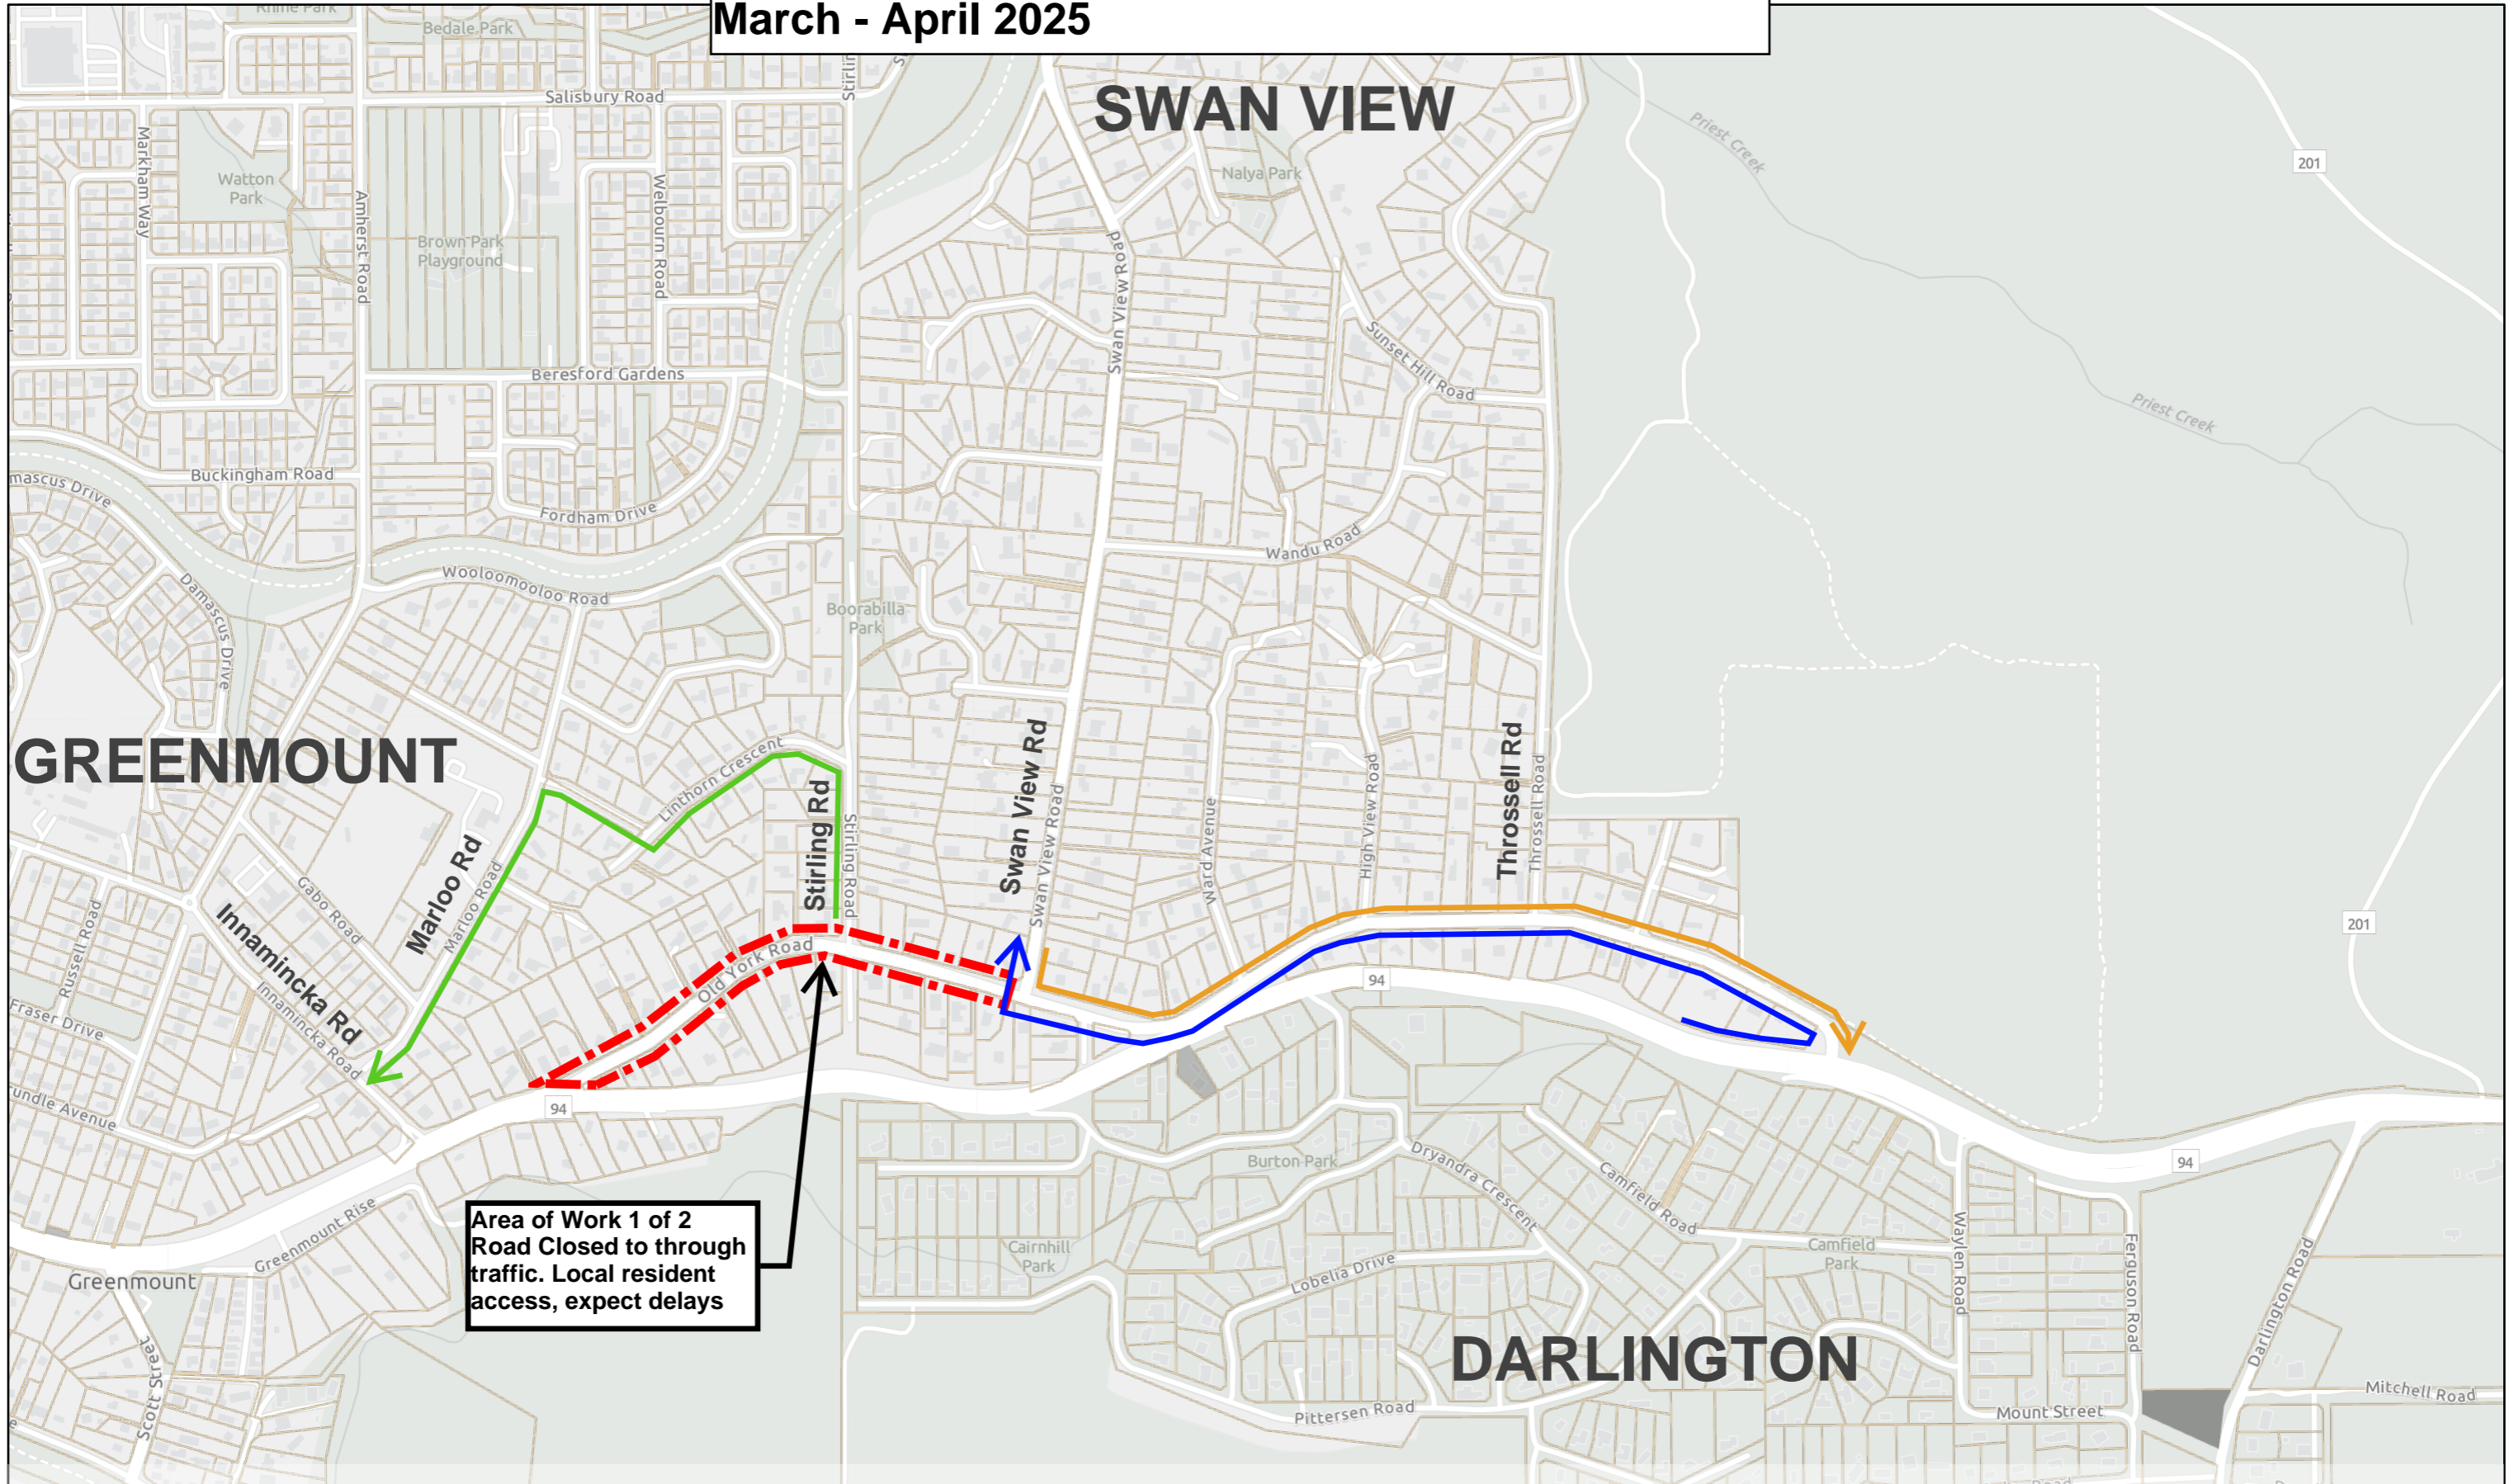

OLD YORK ROAD - CLOSURE FOR ROADWORK March - April 2025

05/03/2025

Whilst every effort has been made to ensure the map's accuracy, no liability can be assumed for any errors in the information. Please report any errors to the GIS Section, IT Services, Shire of Mundaring, 7000 Great Eastern Highway Mundaring WA 6073 or e-mail shire@mundaring.wa.gov.au

OLD YORK ROAD - CLOSURE FOR ROADWORK March - April 2025

05/03/2025

Area of Work 2 of 2
Road Closed to through
traffic. Local resident
access, expect delays

GREENMOUNT

SWAN VIEW

DARLINGTON

Whilst every effort has been made to ensure the map's accuracy, no liability can be assumed for any errors in the information. Please report any errors to the GIS Section, IT Services, Shire of Mundaring, 7000 Great Eastern Highway Mundaring WA 6073 or e-mail shire@mundaring.wa.gov.au