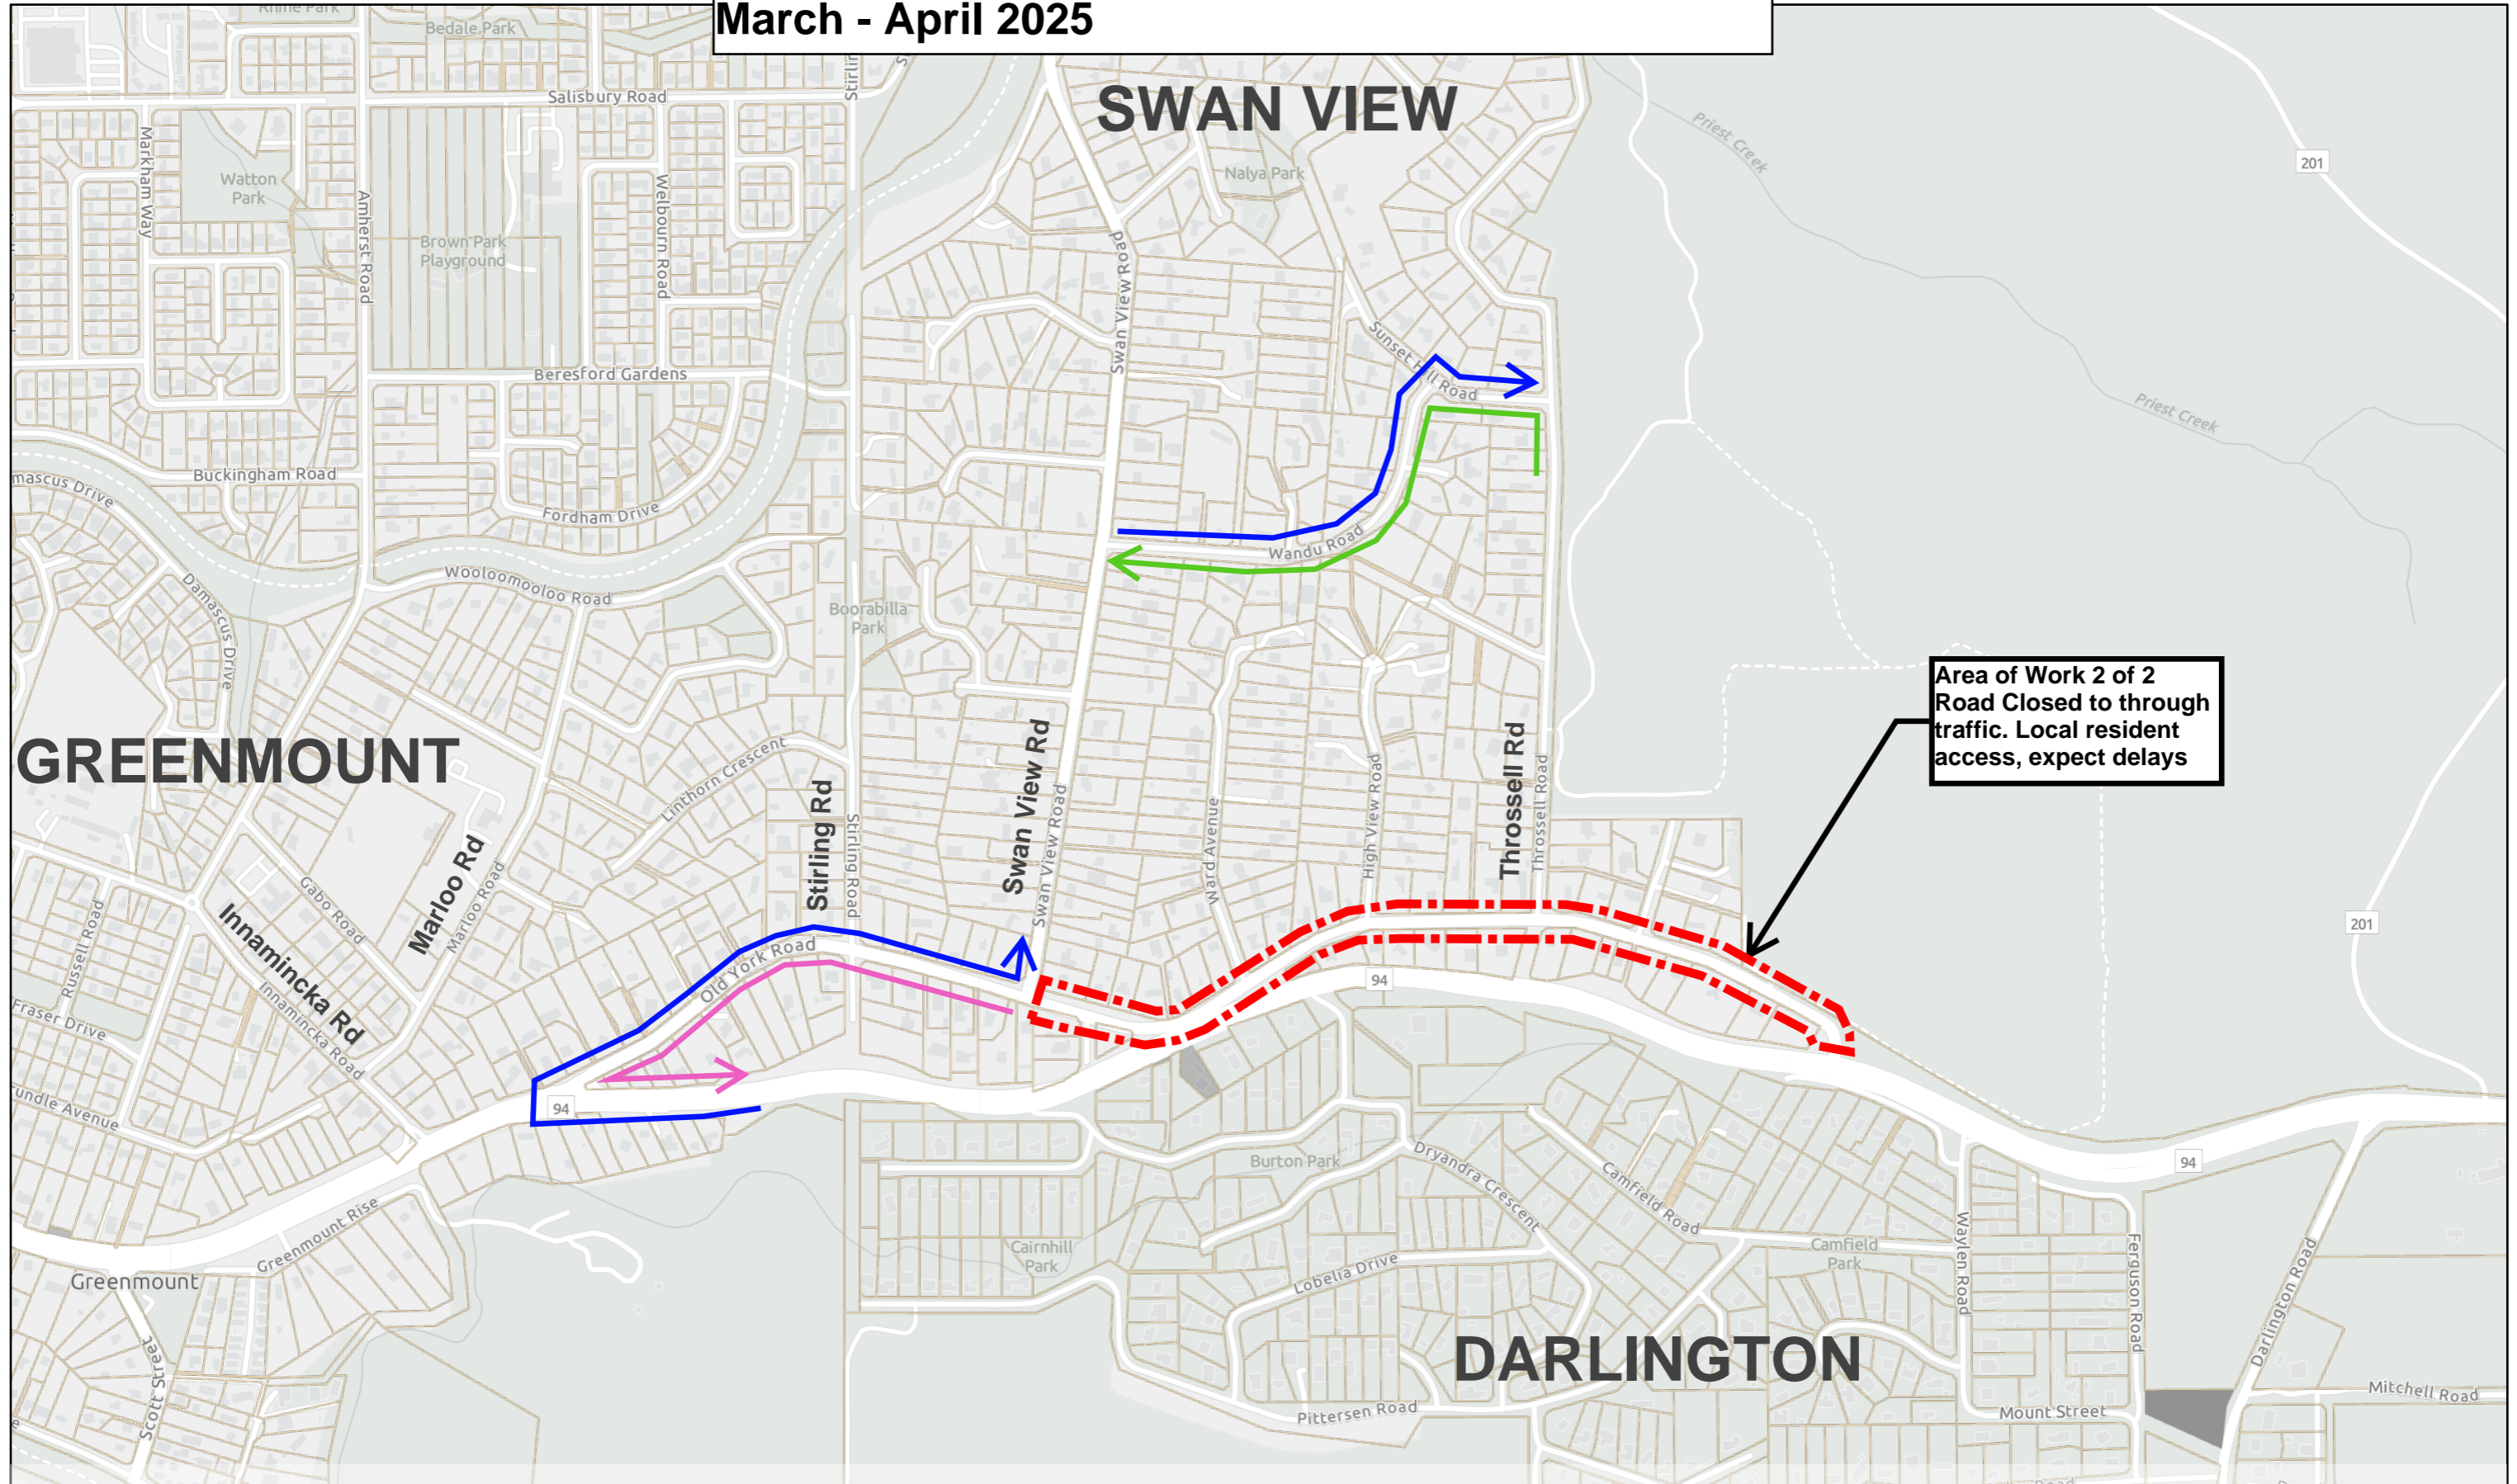

OLD YORK ROAD - CLOSURE FOR ROADWORK March - April 2025

05/03/2025

Whilst every effort has been made to ensure the map's accuracy, no liability can be assumed for any errors in the information. Please report any errors to the GIS Section, IT Services, Shire of Mundaring, 7000 Great Eastern Highway Mundaring WA 6073 or e-mail shire@mundaring.wa.gov.au

OLD YORK ROAD - CLOSURE FOR ROADWORK March - April 2025

05/03/2025

Area of Work 2 of 2
Road Closed to through
traffic. Local resident
access, expect delays

GREENMOUNT

SWAN VIEW

DARLINGTON

Whilst every effort has been made to ensure the map's accuracy, no liability can be assumed for any errors in the information. Please report any errors to the GIS Section, IT Services, Shire of Mundaring, 7000 Great Eastern Highway Mundaring WA 6073 or e-mail shire@mundaring.wa.gov.au