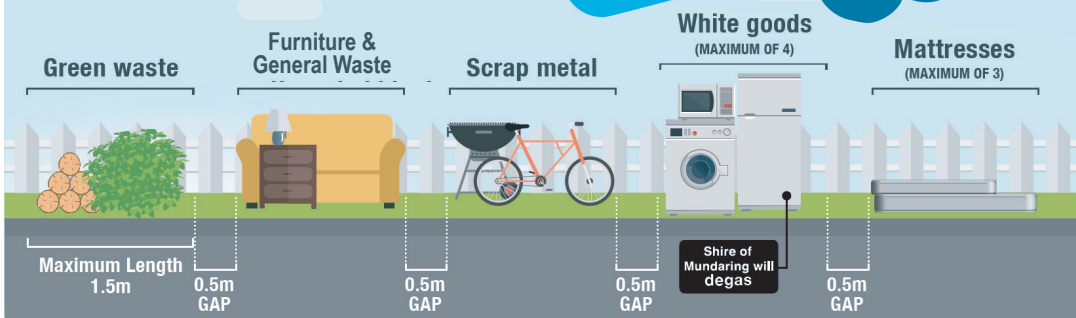

RECYCLING (yellow lid) + FOGO (lime green lid)

■ Bins collected a day later due to public holiday.

GENERAL WASTE (red lid/dark green lid) + FOGO (lime green lid)

## How to Set Out Your Waste

Up to two cubic metres of general bulk waste allowed  
Equivalent to two 6'x4' trailer loads

Up to two cubic metres of greenwaste allowed  
Equivalent to two 6'x4' trailer loads